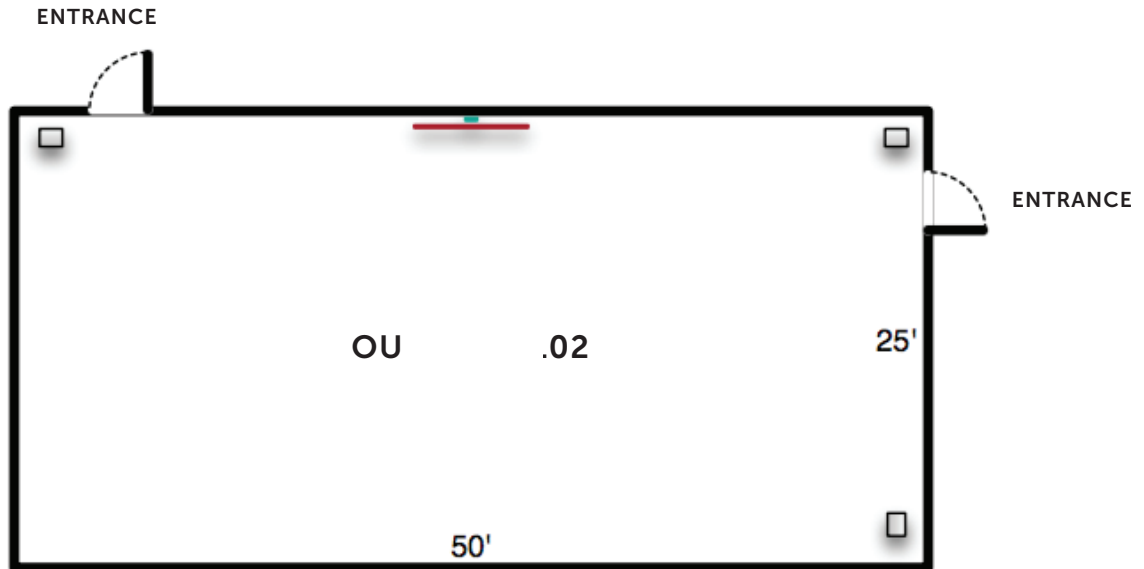

# OUTLOOK 102

Meeting spaces in Outlook are conveniently located alongside the campus common area—steps away from Common Grounds café, Common Goods lifestyle shop, and outdoor patios with fire pits for gathering between sessions. Room sizes vary, and the seating setup can be customized to fit the needs of your group.

## **CHAIR CAPACITY**

---

95