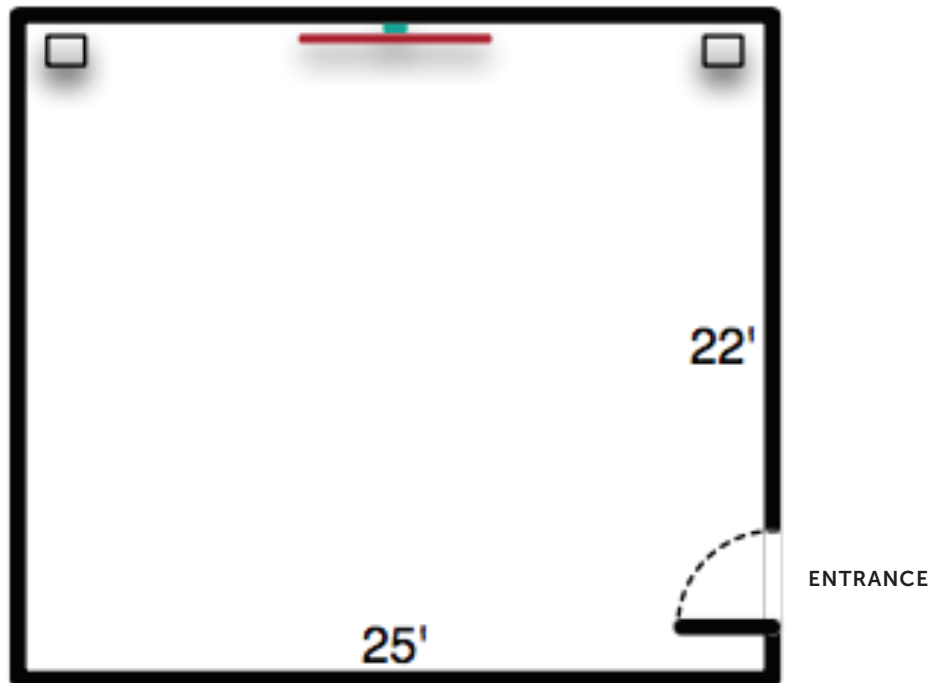

# OUTLOOK 103

Meeting spaces in Outlook are conveniently located alongside the campus common area—steps away from Common Grounds café, Common Goods lifestyle shop, and outdoor patios with fire pits for gathering between sessions. Room sizes vary, and the seating setup can be customized to fit the needs of your group.

## **CHAIR CAPACITY**

---

30