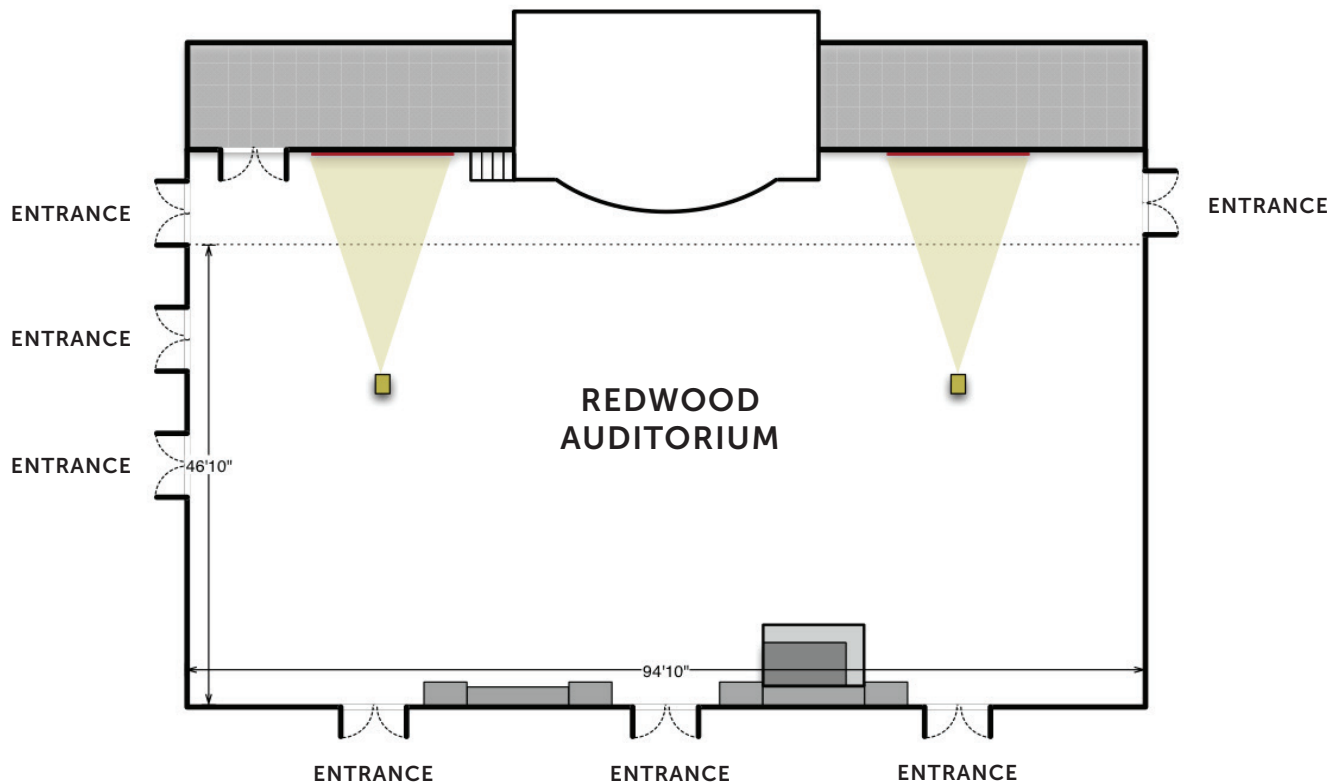

REDWOOD AUDITORIUM

Completed in February 2018, Redwood Auditorium is nestled among the redwoods and was purpose-built for large-scale events. The indoor space features stunning wood beams across the ceiling, a large stage, and custom-built lighting. The adjacent outdoor amphitheater seats 254.

CHAIR CAPACITY

600

ADA

Entire Room: 8

Large Room: 4

Small Room: 4

FLOOR TYPE

Carpet

AV CAPABILITIES

- Display: HDMI input to two 6000 lumen Full HD ceiling-mounted projectors on 165" diagonal screens
- Wireless Microphones:
 - With lapel or earset microphone
 - 4 channels, handheld or bodypack
- Wired Microphones (or other balanced inputs): 38
- 1/8" and RCA unbalanced stereo inputs: 3
- Hearing assistance devices use channel 2A