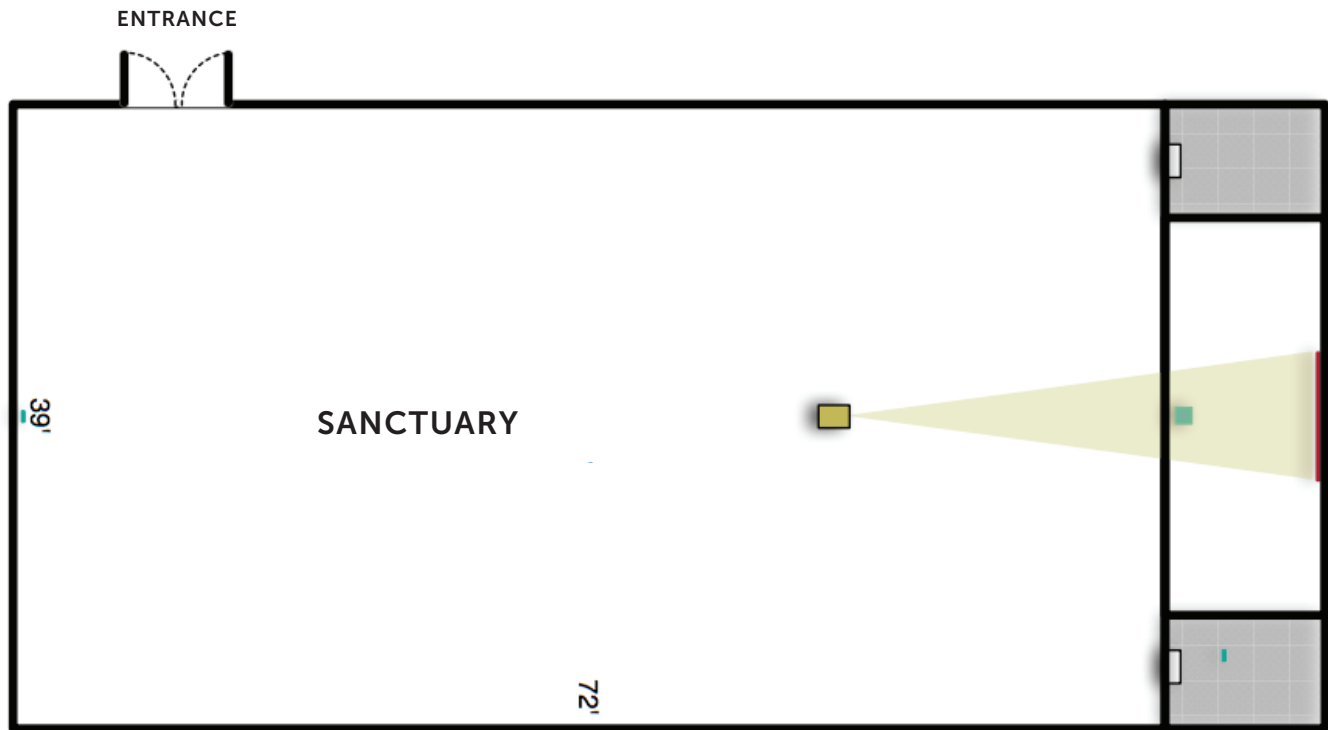

SANCTUARY

Formerly the chapel of Bethany College, this unique space features a high-vaulted wood ceiling and stunning view of the redwoods through floor-to-ceiling windows at the front of the room. During breaks, step out on the patio overlooking a peaceful waterfall.

CHAIR CAPACITY

200

ADA

4

FLOOR TYPE

Oak Hardwood

AV CAPABILITIES

- Display: HDMI input to 6000 lumen Full HD ceiling-mounted projector onto 122" diagonal screen
- Wireless Microphones:
 - With lapel or earset microphone
 - 3 channels, handheld or bodypack
- Wired Microphones (or other balanced inputs): 4
- 1/8" and RCA unbalanced stereo inputs: 3
- Bluetooth audio input: 1
- Hearing assistance devices use channel 2C