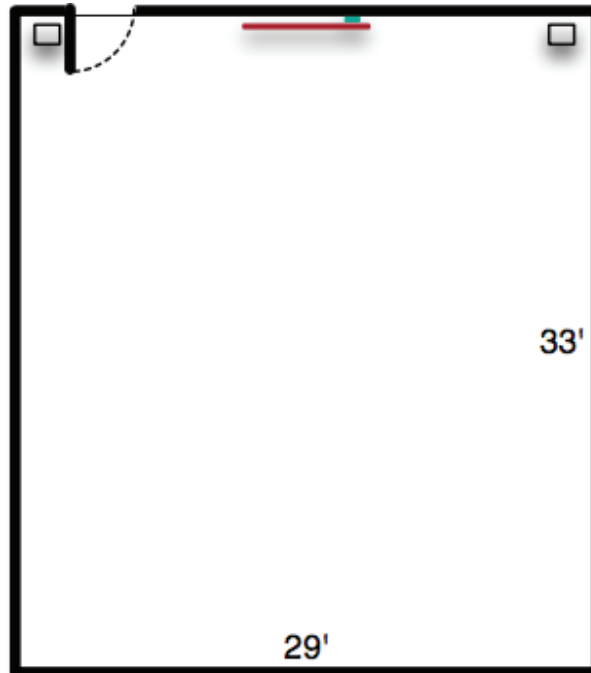

OUTLOOK 204

ENTRANCE

Meeting spaces in Outlook are conveniently located alongside the campus common area—steps away from Common Grounds café, Common Goods lifestyle shop, and outdoor patios with fire pits for gathering between sessions. Room sizes vary, and the seating setup can be customized to fit the needs of your group.

CHAIR CAPACITY

70

ADA

4

FLOOR TYPE

Recycled Rubber

AV CAPABILITIES

- Display: HDMI input to 75" diagonal Full HD wall-mounted LCD monitor
- Wireless Microphones:
 - 1 channel, handheld or bodypack
 - With lapel or earset microphone
- Wired Microphones (or other balanced inputs): 2
- 1/8" and RCA unbalanced stereo inputs: 1
- Bluetooth audio input: 1
- Hearing assistance devices use channel 2V