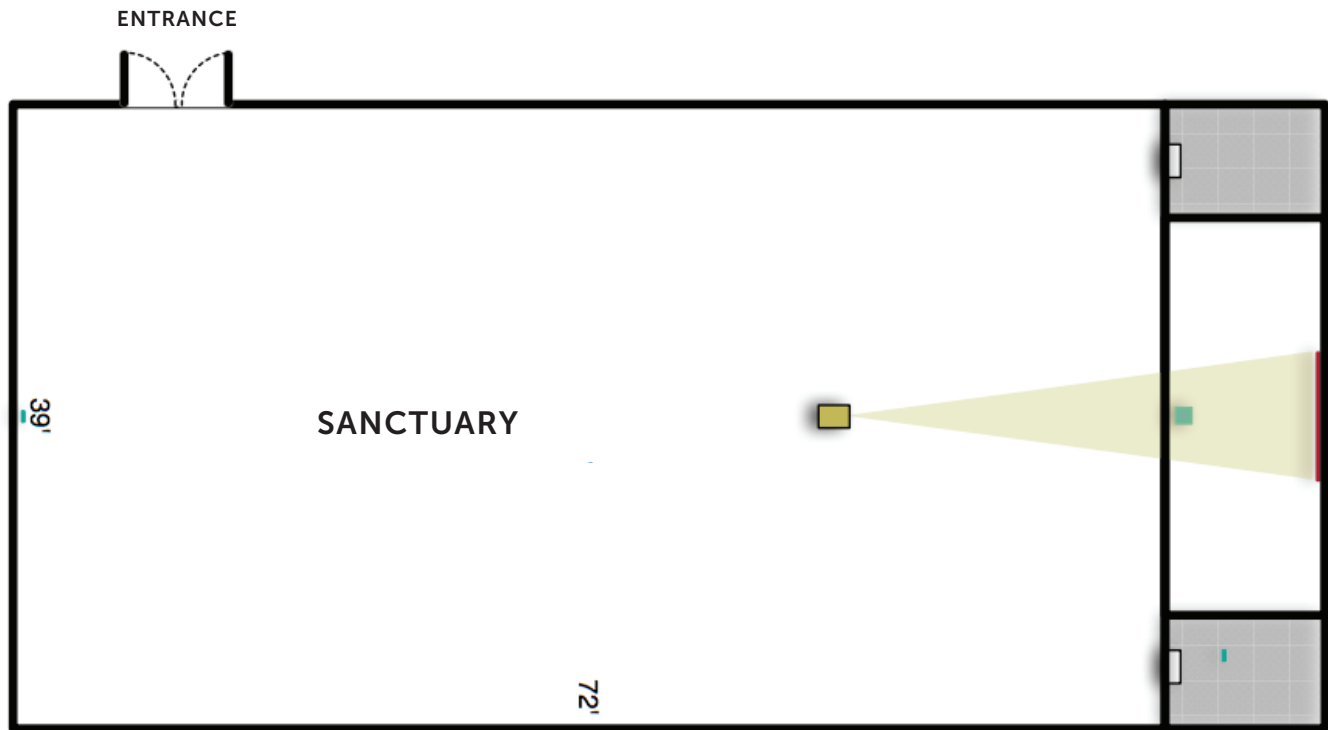

SANCTUARY

Formerly the chapel of Bethany College, this unique space features a high-vaulted wood ceiling and stunning view of the redwoods through floor-to-ceiling windows at the front of the room. During breaks, step out on the patio overlooking a peaceful waterfall.

CHAIR CAPACITY

203

ADA

4

FLOOR TYPE

Oak Hardwood

AV CAPABILITIES

- Display: HDMI input to 6000 lumen Full HD ceiling-mounted projector onto 122" diagonal screen
- Wireless Microphones:
 - With lapel or earset microphone
 - 3 channels, handheld or bodypack
- Wired Microphones (or other balanced inputs): 4
- 1/8" and RCA unbalanced stereo inputs: 3
- Bluetooth audio input: 1
- Hearing assistance devices use channel 2C